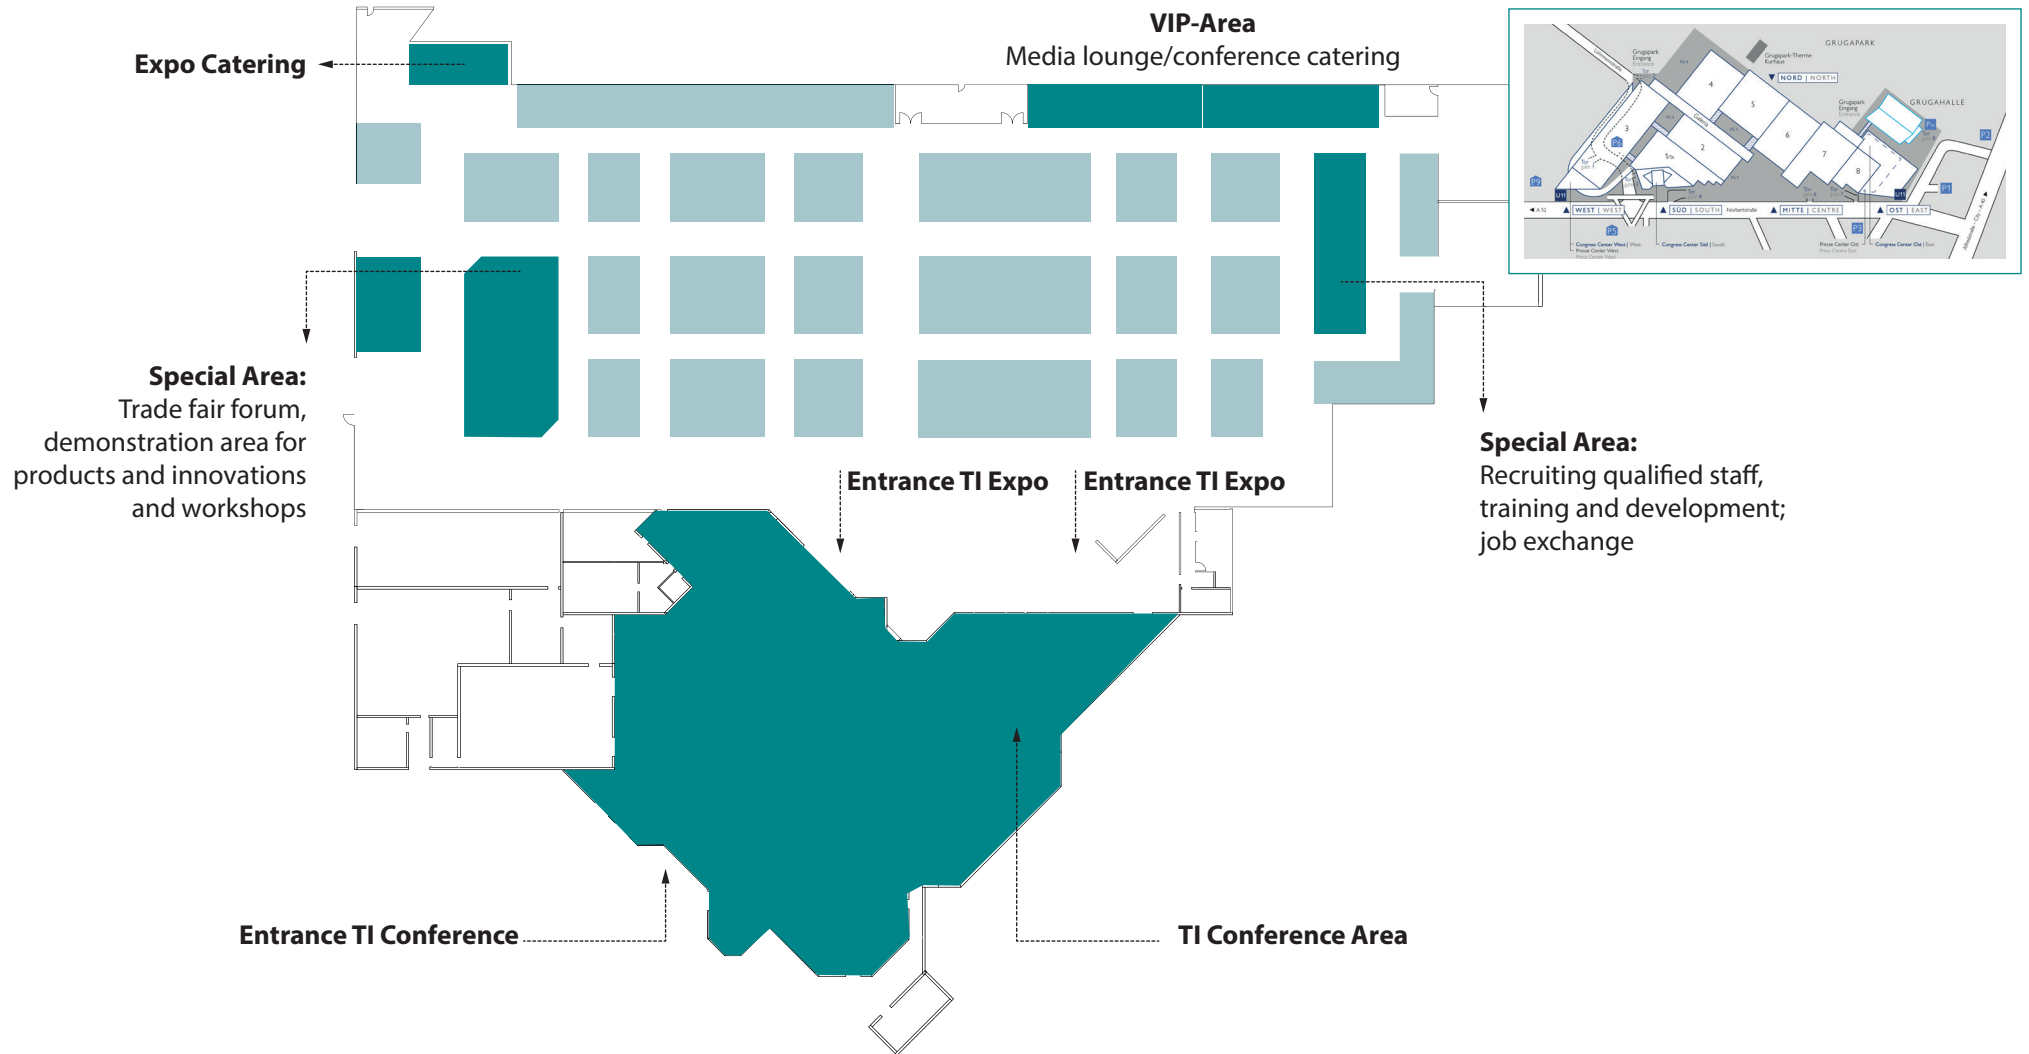

Hall plan

The TI Expo + Conference will take place in Hall 1A at Messe Essen.